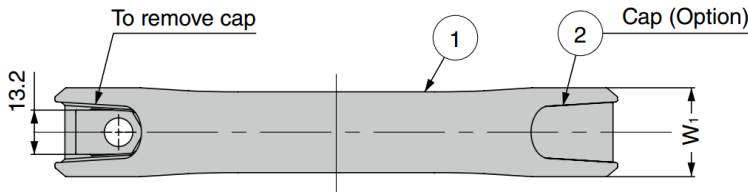

GSJH Handle (Interchangeable Caps)

Features

- Stylish rounded handle for a comfortable grip
- Handle can be fixed from either the front or back with screws

No.	Part Name	Material
①	Body	Reinforced nylon
②	Cap	PA

Can be Installed from Surface or Rear

Body

Part No.	Material	L ₁	L ₂	W ₁	W ₂	H ₁	H ₂	H ₃	P
GSJH-130	Reinforced	168	110	26.5	24	43	21	22	130
GSJH-160	Nylon								

Caps (Sold Separately)

Part No.	Material	Colour
GSJHC-130BL	PA	Black
GSJHC-130GR		Grey
GSJHC-130YE		Yellow
GSJHC-130YR		Orange
GSJHC-130RD		Red
GSJHC-130BU		Blue