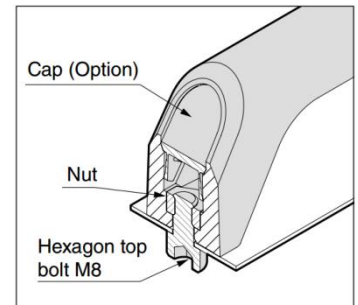

GSJH Handle (Interchangeable Caps)

Features

- Stylish rounded handle for a comfortable grip
- Handle can be fixed from either the front or back with screws

No.	Part Name	Material
①	Body	Reinforced nylon
②	Cap	PA

Can be Installed from Surface or Rear

Body

Part No.	Material	L ₁	L ₂	W ₁	W ₂	H ₁	H ₂	H ₃	P
GSJH-130	Reinforced	168	110	26.5	24	43	21	22	130
GSJH-160	Nylon								

Caps (Sold Separately)

Part No.	Material	Colour
GSJHC-130BL	PA	Black
GSJHC-130GR		Grey
GSJHC-130YE		Yellow
GSJHC-130YR		Orange
GSJHC-130RD		Red
GSJHC-130BU		Blue