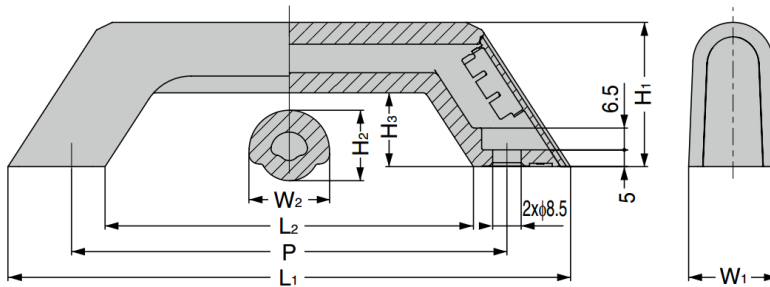

GSJH Handle (Interchangeable Caps)

Features

- Stylish rounded handle for a comfortable grip
- Handle can be fixed from either the front or back with screws

No.	Part Name	Material
①	Body	Reinforced nylon
②	Cap	PA

Can be Installed from Surface or Rear

Body

Part No.	Material	L ₁	L ₂	W ₁	W ₂	H ₁	H ₂	H ₃	P
GSJH-130	Reinforced	168	110	26.5	24	43	21	22	130
GSJH-160	Nylon								

Caps (Sold Separately)

Part No.	Material	Colour
GSJHC-130BL	PA	Black
GSJHC-130GR		Grey
GSJHC-130YE		Yellow
GSJHC-130YR		Orange
GSJHC-130RD		Red
GSJHC-130BU		Blue