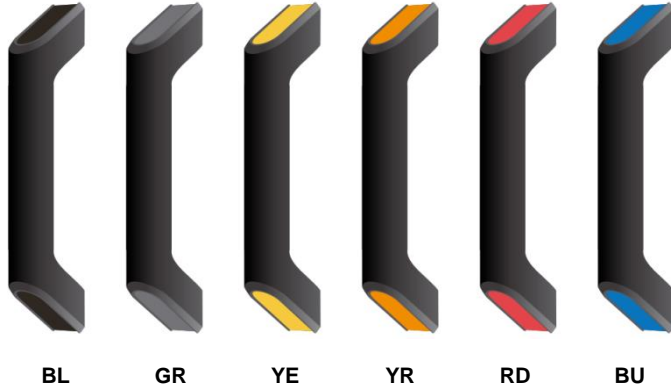

GSJH Handle (Interchangeable Caps)

Features

- Stylish rounded handle for a comfortable grip
- Handle can be fixed from either the front or back with screws

No.	Part Name	Material
①	Body	Reinforced nylon
②	Cap	PA

Can be Installed from Surface or Rear

Body

Part No.	Material	L ₁	L ₂	W ₁	W ₂	H ₁	H ₂	H ₃	P
GSJH-130	Reinforced	168	110	26.5	24	43	21	22	130
GSJH-160	Nylon								

Caps (Sold Separately)

Part No.	Material	Colour
GSJHC-130BL	PA	Black
GSJHC-130GR		Grey
GSJHC-130YE		Yellow
GSJHC-130YR		Orange
GSJHC-130RD		Red
GSJHC-130BU		Blue

Part No.	Material	Colour
GSJHC-160BL	PA	Black
GSJHC-160GR		Grey
GSJHC-160YE		Yellow
GSJHC-160YR		Orange
GSJHC-160RD		Red
GSJHC-160BU		Blue